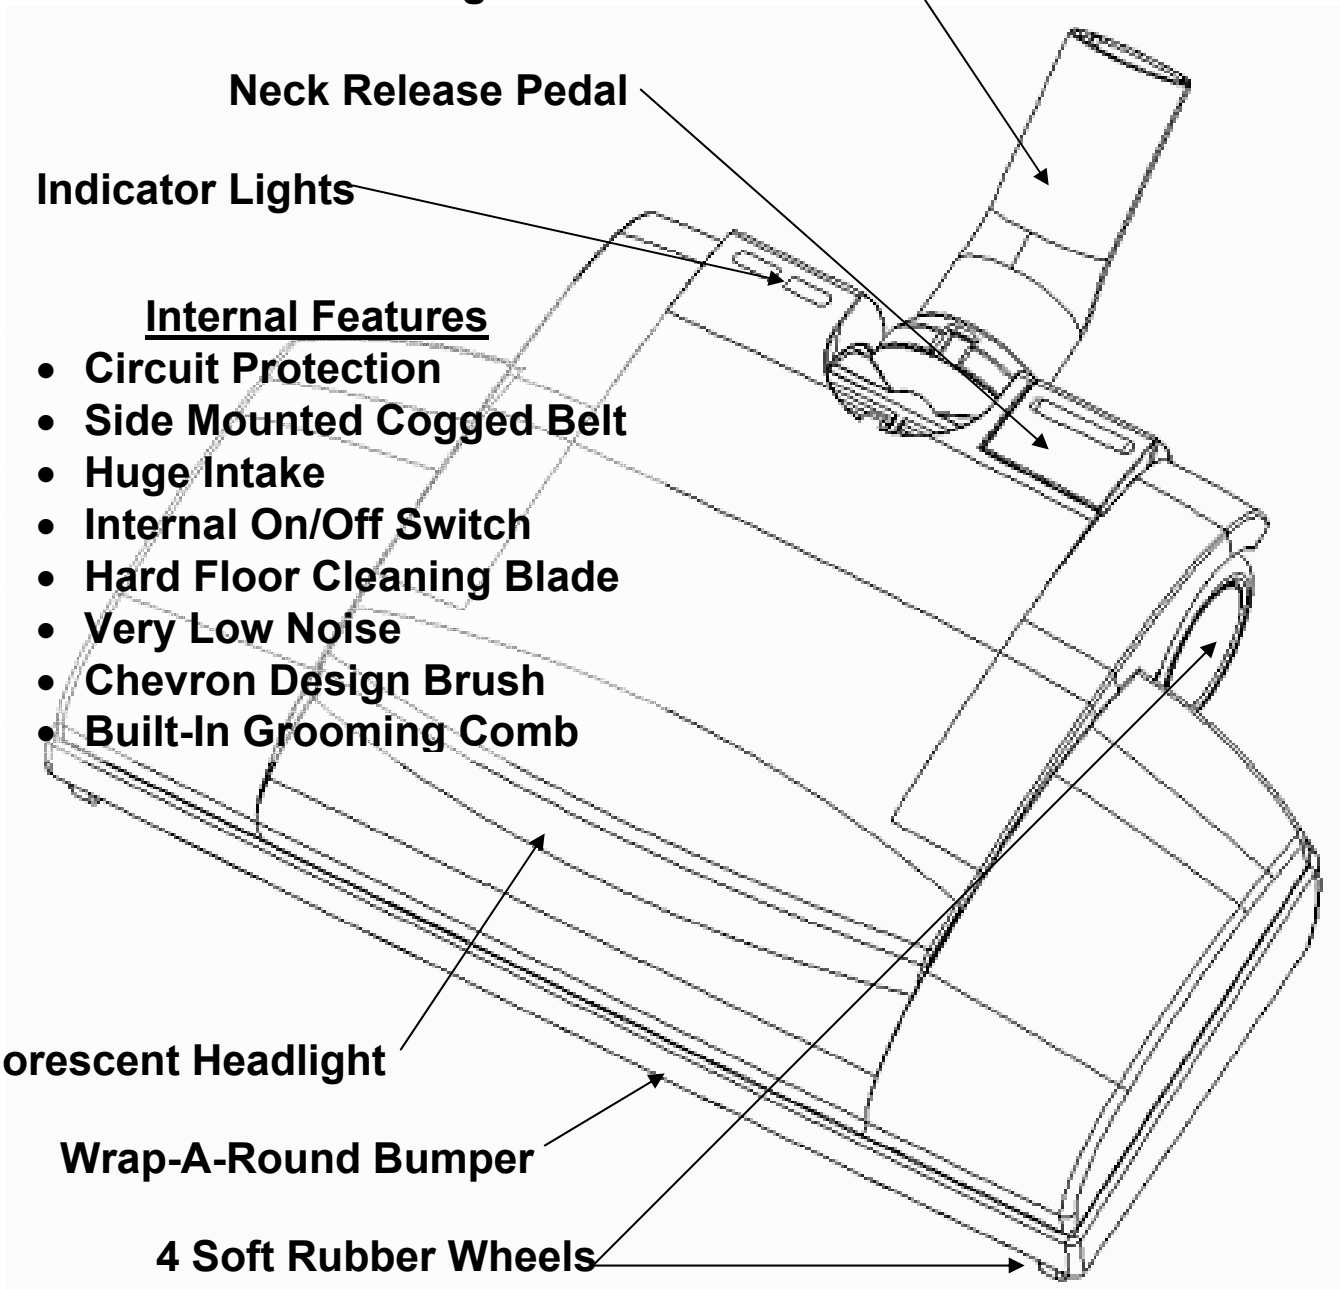

WESSEL-WERK

Locking Pivot / Swivel Neck

Neck Release Pedal

Indicator Lights

Internal Features

- Circuit Protection
- Side Mounted Cogged Belt
- Huge Intake
- Internal On/Off Switch
- Hard Floor Cleaning Blade
- Very Low Noise
- Chevron Design Brush
- Built-In Grooming Comb

Florescent Headlight

Wrap-A-Round Bumper

4 Soft Rubber Wheels

EBK 340